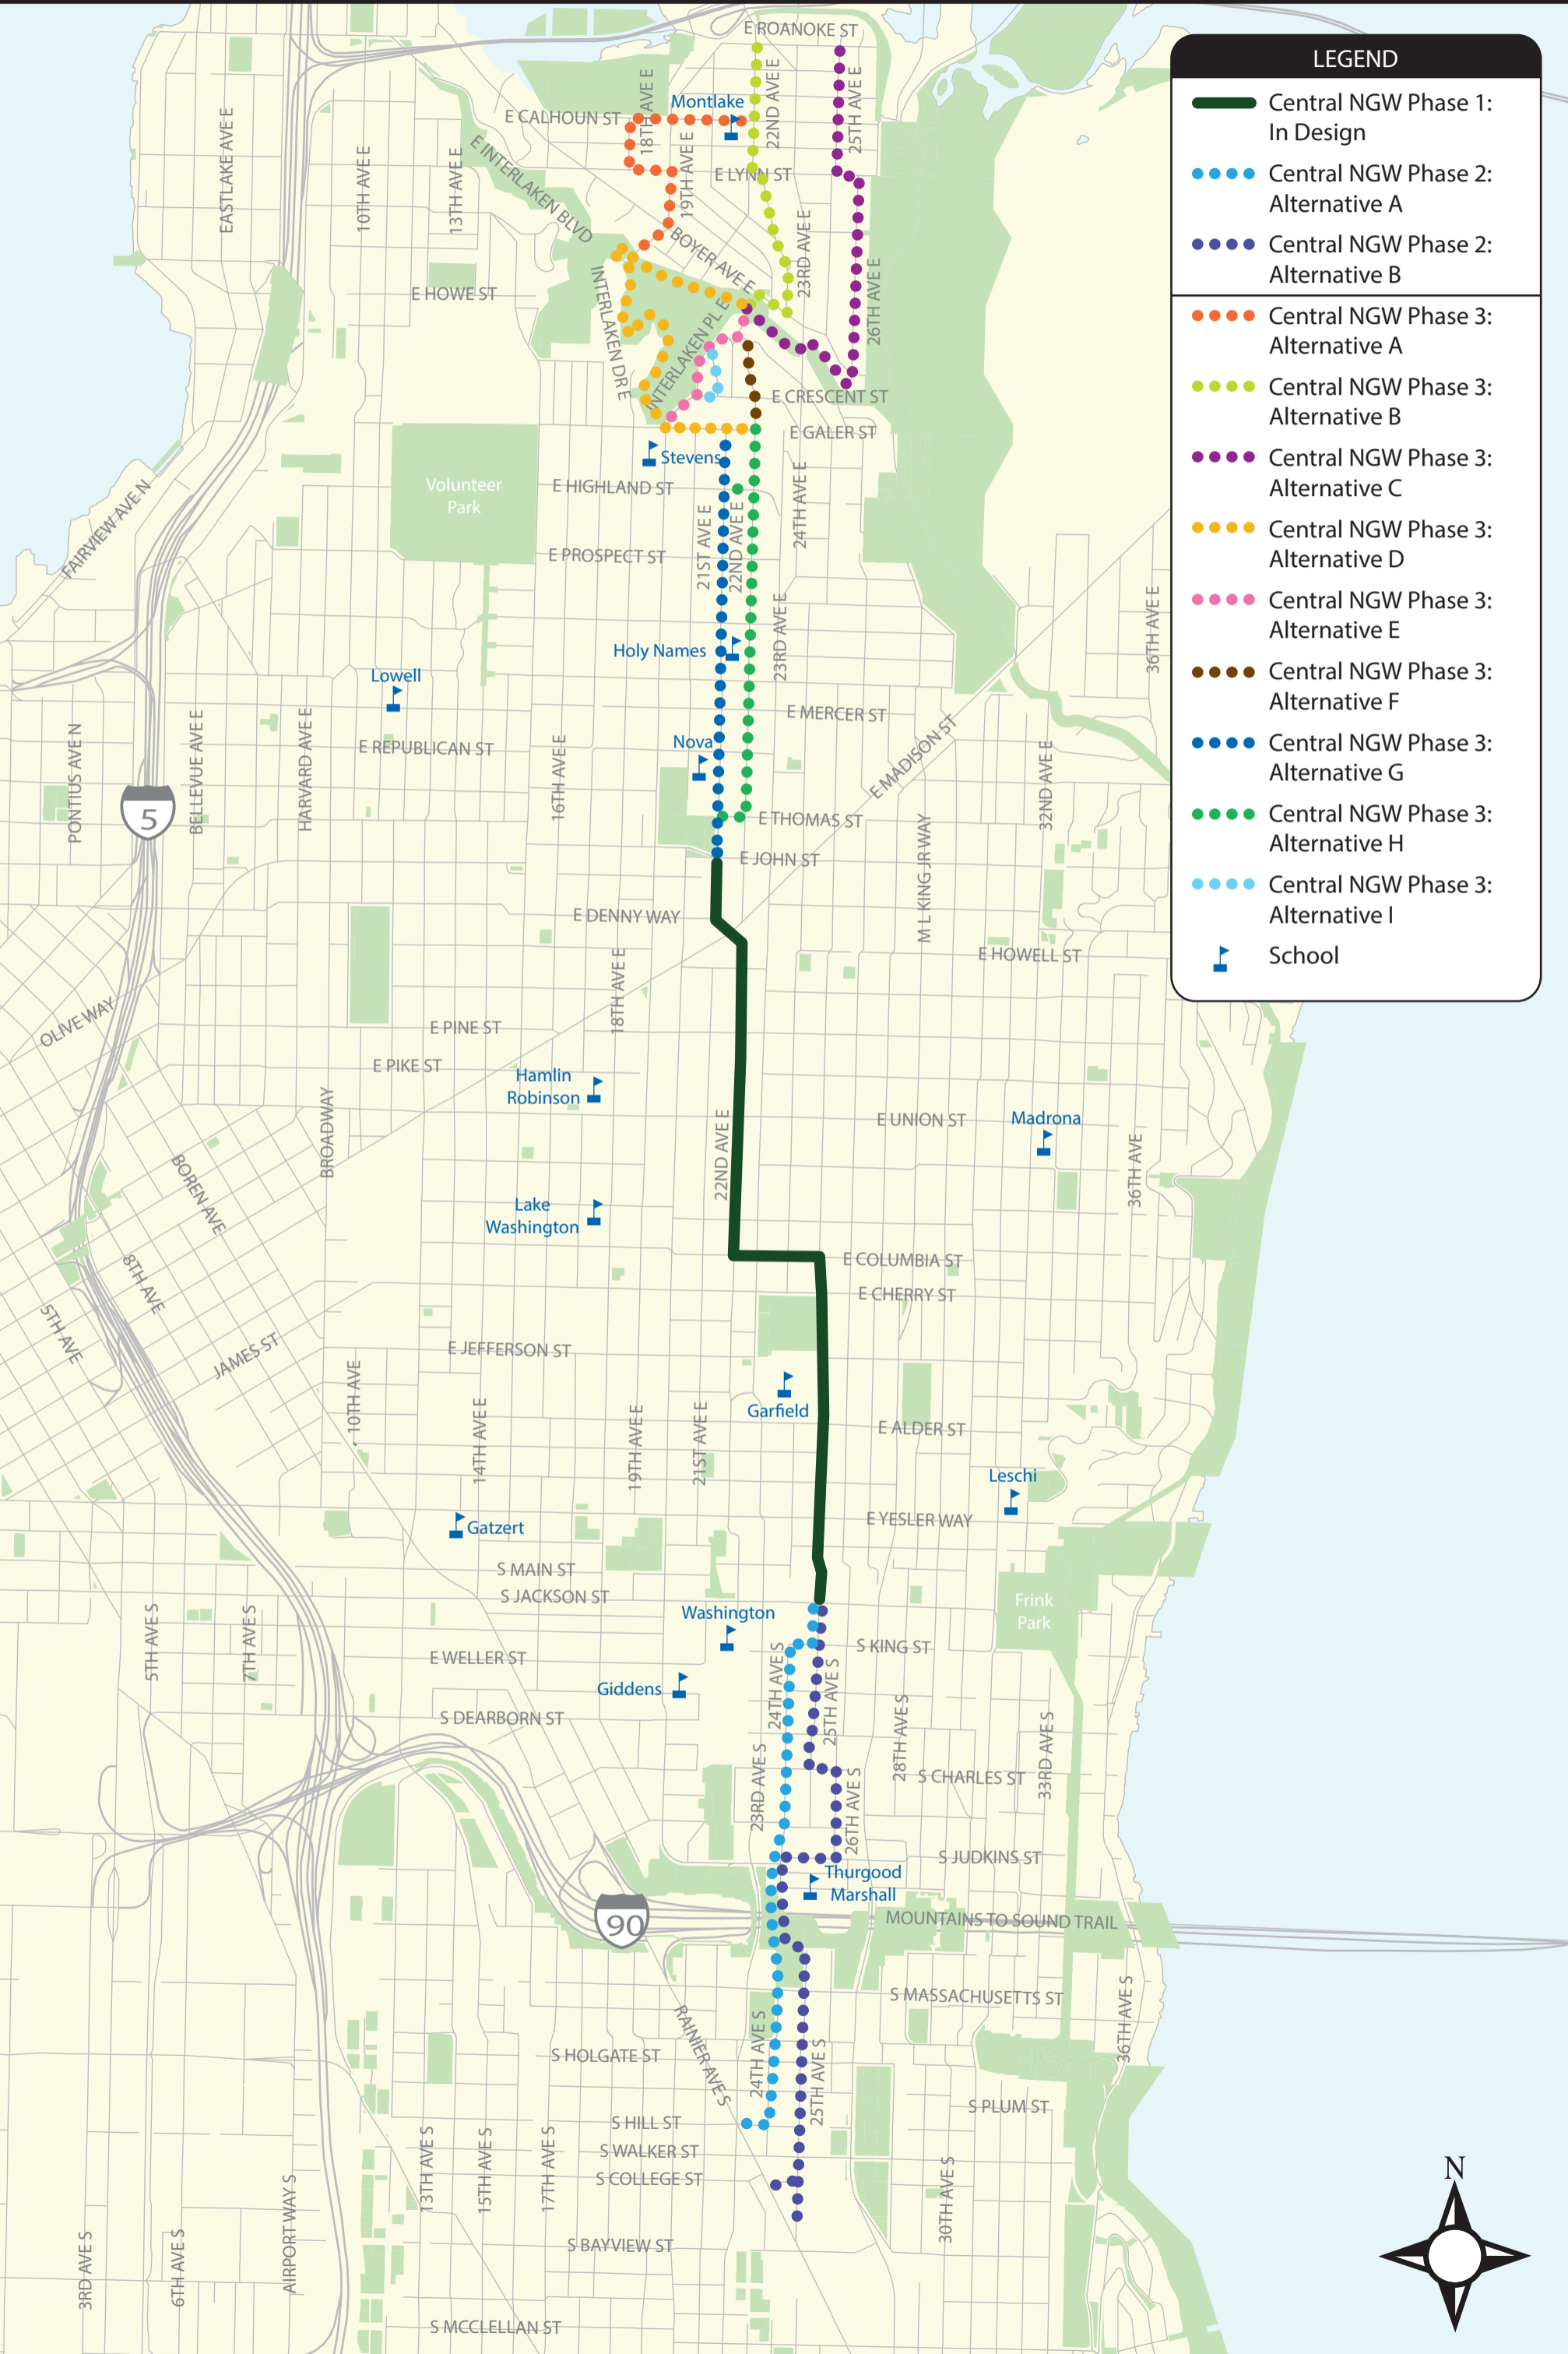

# CENTRAL AREA NEIGHBORHOOD GREENWAY PHASES 1-3

**LEGEND**

- Central NGW Phase 1: In Design
- Central NGW Phase 2: Alternative A
- Central NGW Phase 2: Alternative B
- Central NGW Phase 3: Alternative A
- Central NGW Phase 3: Alternative B
- Central NGW Phase 3: Alternative C
- Central NGW Phase 3: Alternative D
- Central NGW Phase 3: Alternative E
- Central NGW Phase 3: Alternative F
- Central NGW Phase 3: Alternative G
- Central NGW Phase 3: Alternative H
- Central NGW Phase 3: Alternative I
- School